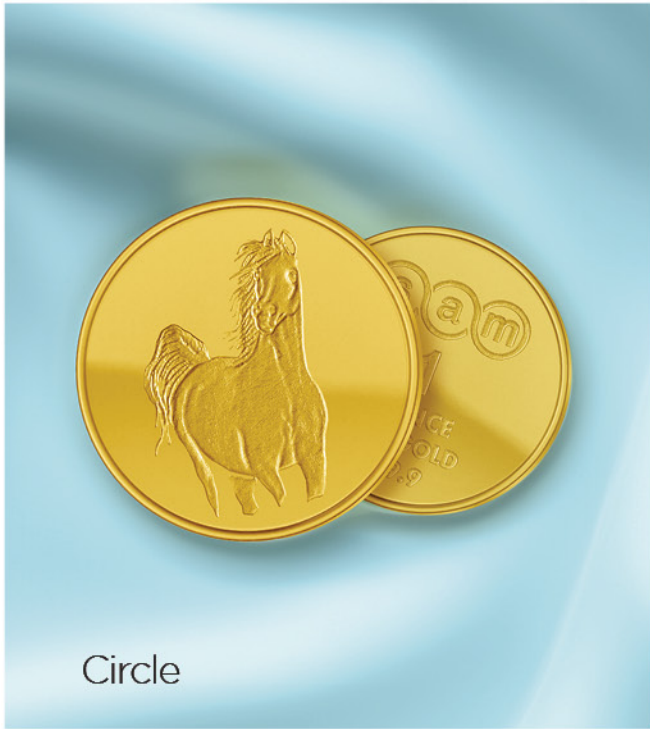

# Logo

The story behind the name Sam is an idea born by Mr. Sami Abu Ahmad as a result of his 2 decades of experience in the precious metals industry. 'Sam' is derived from Sami referring to masculinity, sword, giant and high status. Sam also refers to a tree and symbolizes beauty.

Circle

Pendant

Oval

Available in below shapes and weight:

**GOLD**

Rectangle	Pendant	Round	Oval
1 ounce	1 ounce	1 ounce	1 ounce
½ ounce	½ ounce	½ ounce	½ ounce
100 grams	20 grams	20 grams	20 grams
50 grams	10 grams	8 grams	
20 grams	5 grams		
10 grams	2.5 grams		
5 grams			
2.5 grams			
1 gram			

**SILVER**

Rectangle	Pendant	Round
1 ounce	10 grams	1 ounce
50 grams	5 grams	
100 grams	2.5 grams	

Rectangle

SAM

# Horse

In this time of pandemic that is full of fear and sadness, The Horse helps us to remember the beauty of life. We use the Horse because it symbolizes success & determination. It motivates us to move forward, succeed in our ventures and become the best version that we can be. The Horse does not give up easily. They focus on the goal instead of the obstacles. The Horse is all about kicking up their heels, bucking off and seeing the world. When you know what drives you and puts the awareness of your motivations to work, you can get much further and faster than you ever imagined.